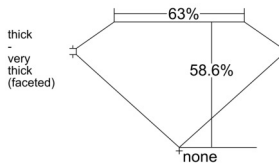

GIA®

FACSIMILE

GIA REPORT 6545927667

Verify this report at GIA.edu

GIA NATURAL DIAMOND DOSSIER®

March 31, 2026
GIA Report Number 6545927667
Shape and Cutting Style ..... Oval Brilliant
Measurements ..... 7.09 x 5.02 x 2.94 mm

GRADING RESULTS

Carat Weight ..... 0.70 carat
Color Grade ..... D
Clarity Grade SI1

ADDITIONAL GRADING INFORMATION

Polish ..... Excellent
Symmetry ..... Excellent
Fluorescence ..... None
Clarity Characteristics..... Feather, Crystal, Indented Natural
Inscription(s): GIA 6545927667

PROPORTIONS

Profile not to actual proportions

GRADING SCALES

GIA COLOR SCALE		GIA CLARITY SCALE			
COLORLESS	D	VERY VERY SLIGHTLY INCLUDED	FLAWLESS		
	E		INTERNALLY FLAWLESS		
	F		VVS₁		
	G		VVS₂		
	NEAR COLORLESS		H	VERY SLIGHTLY INCLUDED	VS₁
			I		VS₂
	FAINT		J	SLIGHTLY INCLUDED	SI₁
			K		SI₂
			L		I₁
			M		I₂
N		I₃			
VERT LIGHT		O			
		P			
		Q			
	R				
	S				
	T				
LIGHT	U				
	V				
	W				
	X				
Y					
Z